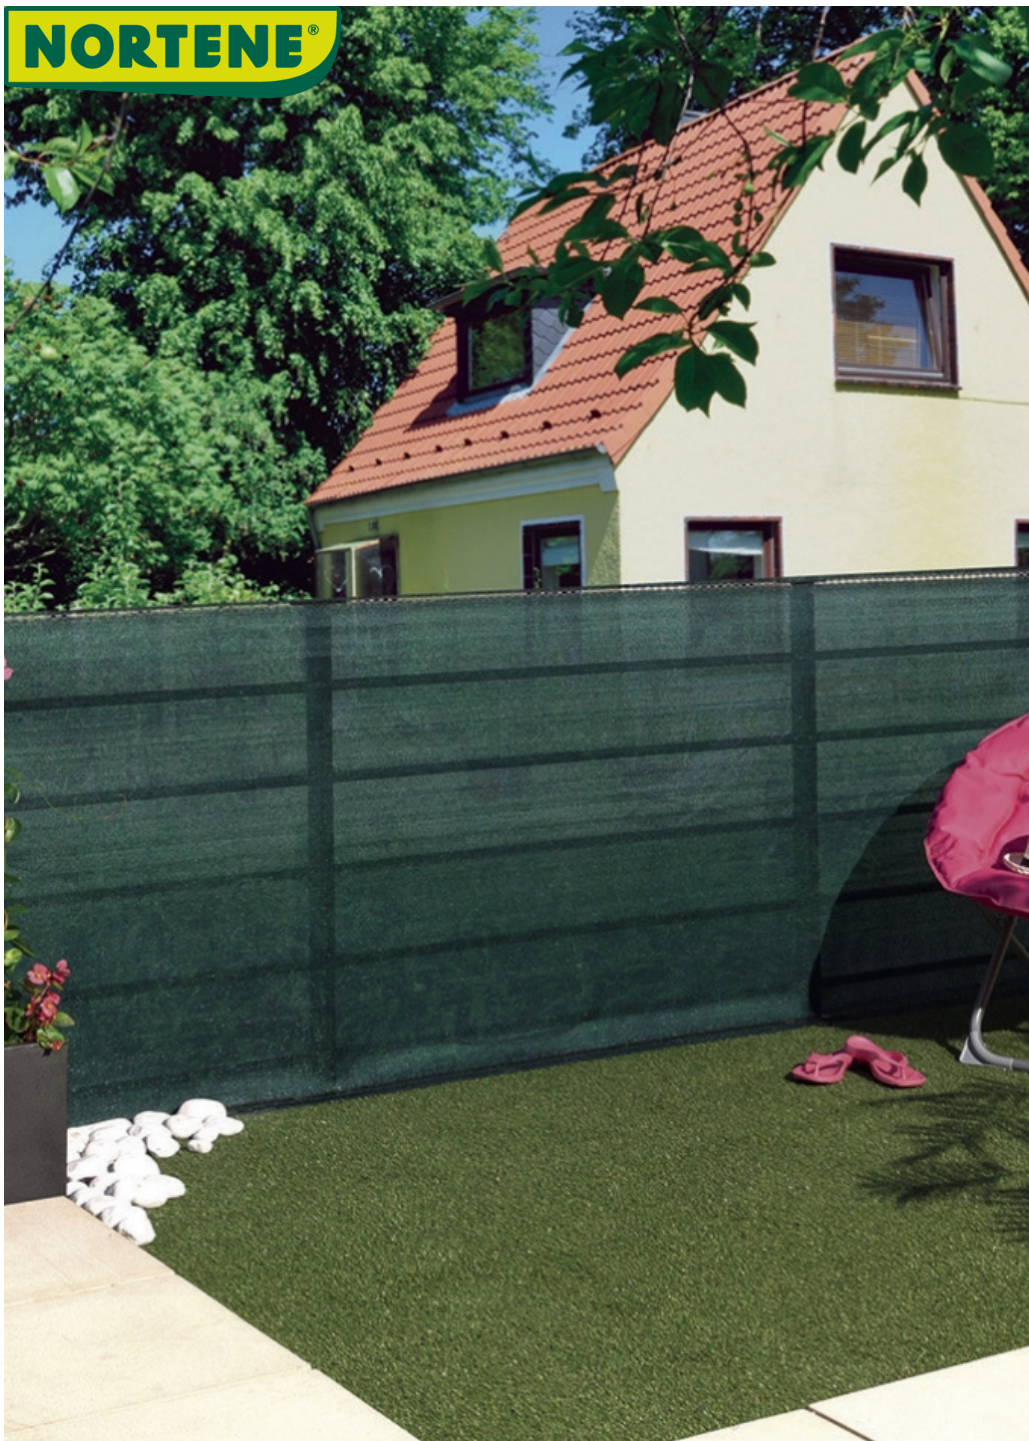

NORTENE®

2011833	1,20 x 50 m	●
2012270	1,5x10m +2 grat	●