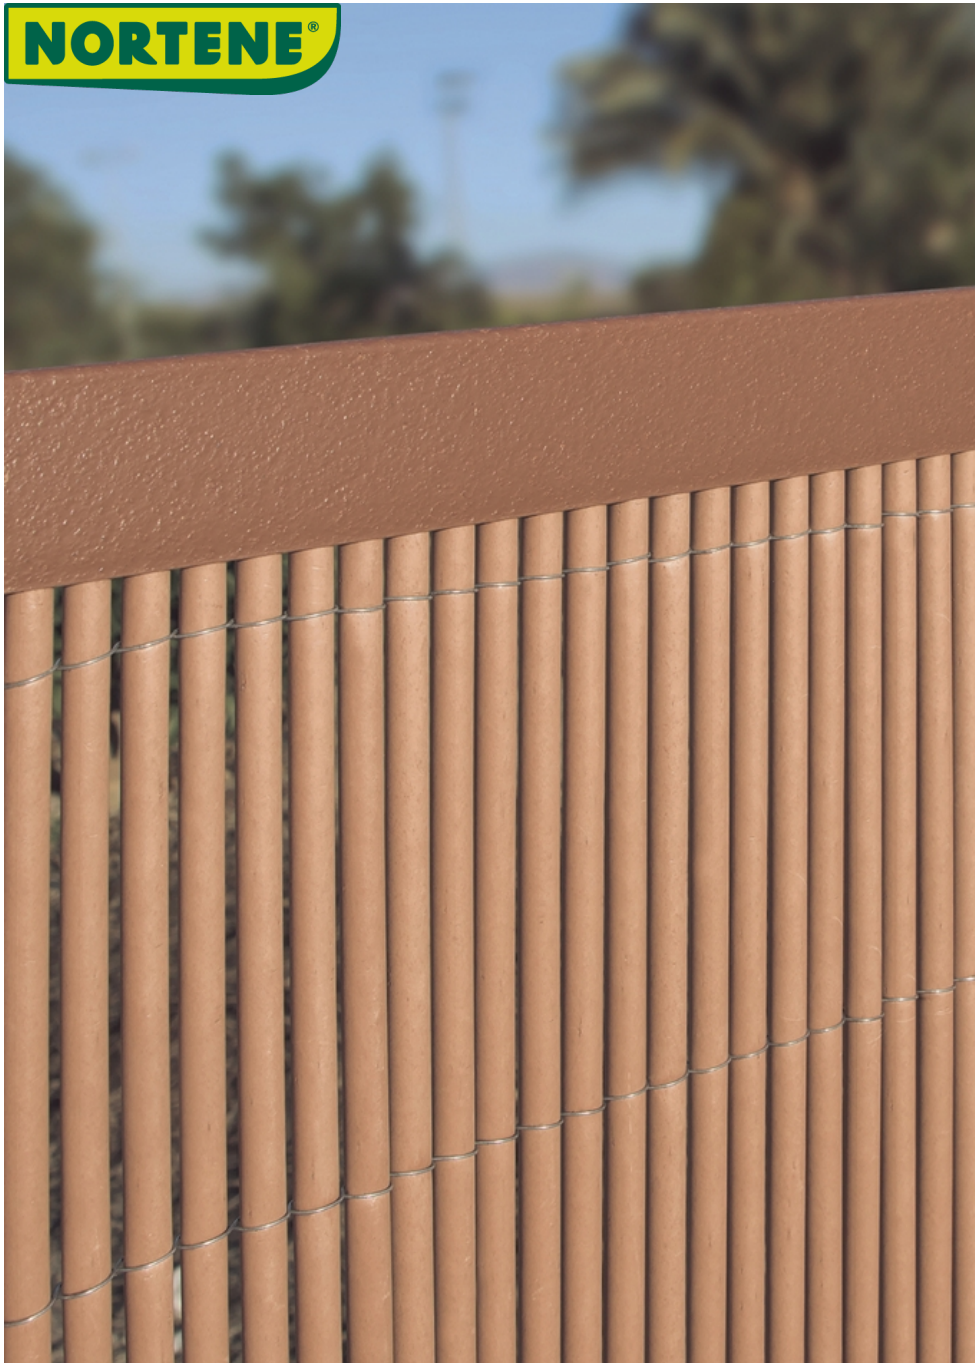

NORTENE®

FENCY LOP PROFILE U

Perfil remate "u" mimbre lop

Ref.	Medidas	Color
2020493		
2022102		
2022103		
2021999		
2022101		